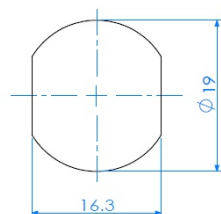

PRODUCT SHEET

Description:

Cam Lock MIC1930, 90DG, Str. Cam A01, Body Only, F/#J11 & #J12

Item number:

14.04.506-0

Units	Box	Carton	HS Code	Barcode
Pcs.	30	300	8301300000	
				5704866445580

L1=16mm
L2=20mm
L3=25mm
L4=30mm