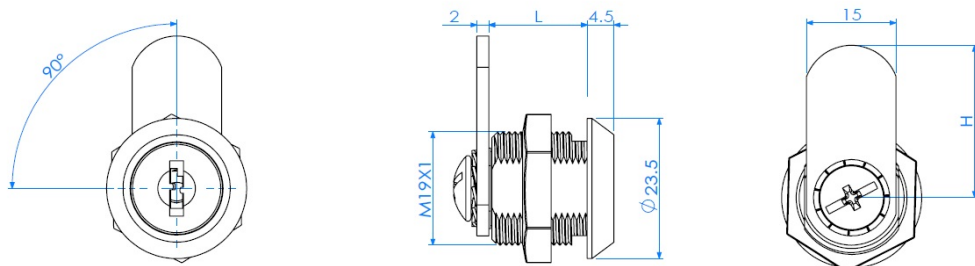

PRODUCT SHEET

Description:

Cam Lock MIC1930, 90DG, Str. Cam A01, Body Only, F/#J11 & #J12

Item number:

14.04.506-0

Units	Box	Carton	HS Code	Barcode
Pcs.	30	300	8301300000	
				5704866445580

L1=16mm
L2=20mm
L3=25mm
L4=30mm